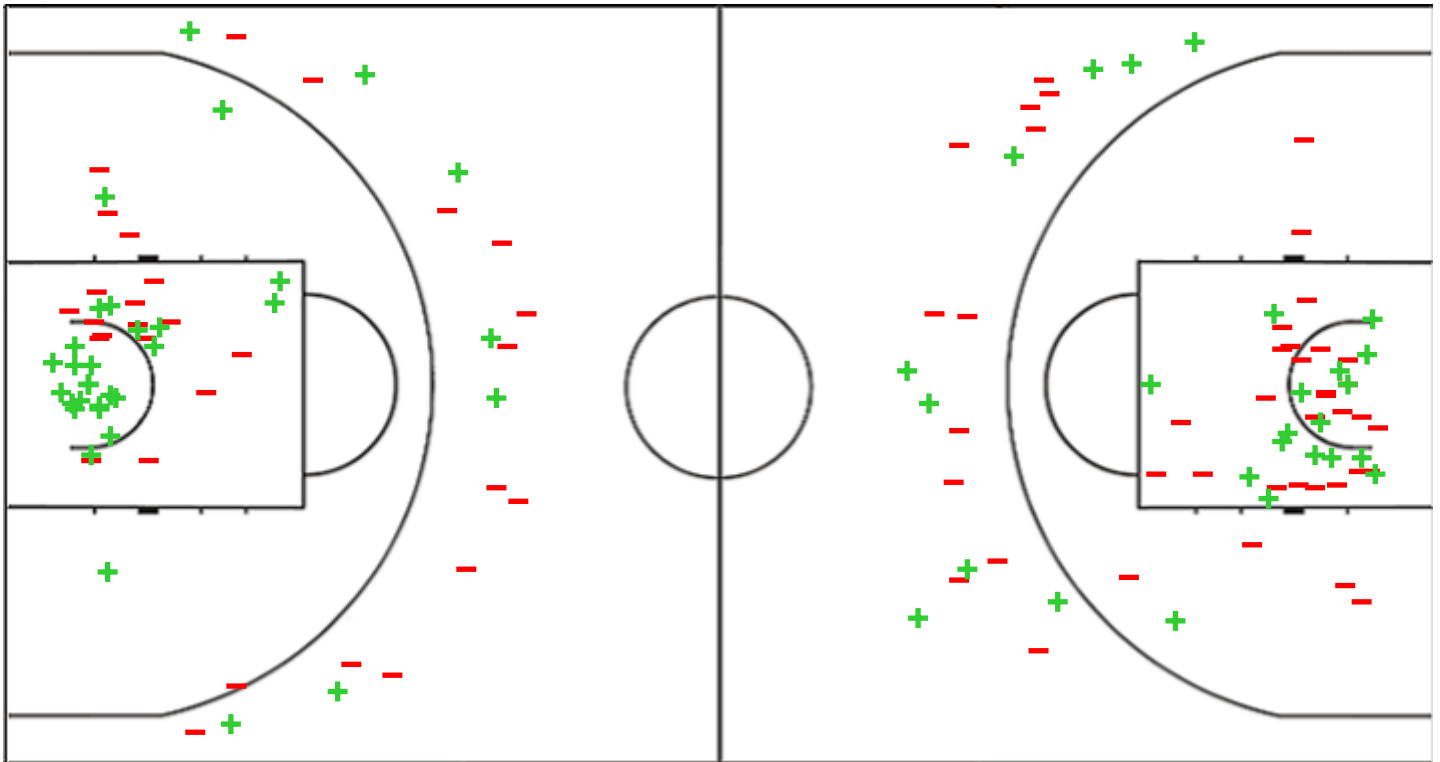

WASL - Gulf League 2023

Venue: Green Basketball Court
Game Date: MON 20 MAR 2023
Game Time: 20:00

Game No: A/11
Attendance: 670
Game Duration: 01:56

Shot Chart

HIL 81 vs 72 SAH

(27-15, 22-22, 12-17, 20-18)

Scoring by 5 min intervals:

	Q1		Q2		Q3		Q4	
ALHILAL	11	27	36	49	55	61	76	81
SAH	10	15	21	37	49	54	60	72

HIL - ALHILAL

SAH - Shabab Al Ahli - Dubai

HIL	M / A	%
Fied Goals	34 / 64	53
2 Points	27 / 45	60
3 Points	7 / 19	37
Free Throws	6 / 16	38

%	M / A	SAH
38	26 / 69	Fied Goals
35	17 / 48	2 Points
43	9 / 21	3 Points
61	11 / 18	Free Throws

LEAGUE SUPPORTER

WASL SUPPORTER