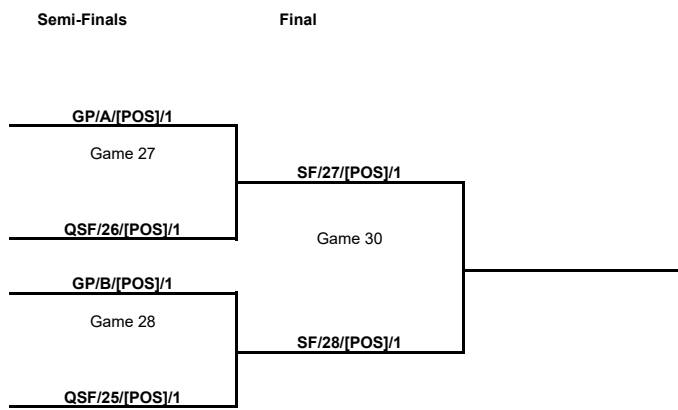

TOURNAMENT SUMMARY