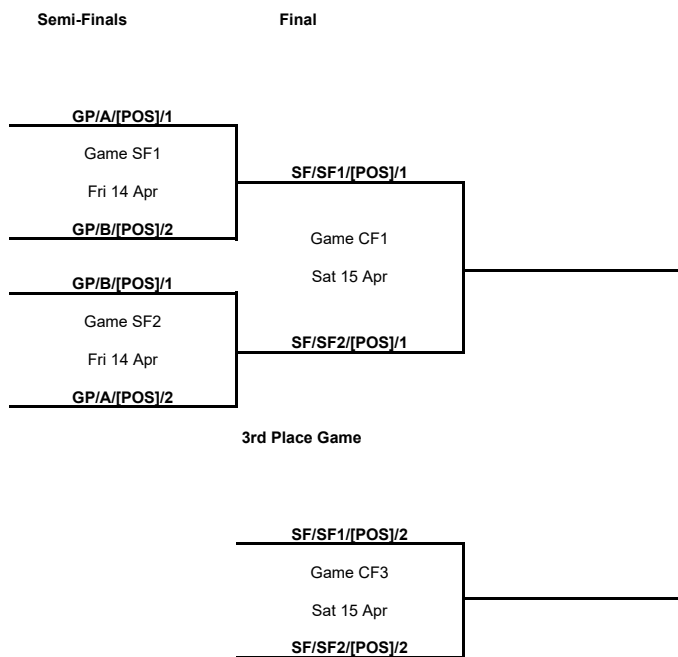

TOURNAMENT SUMMARY