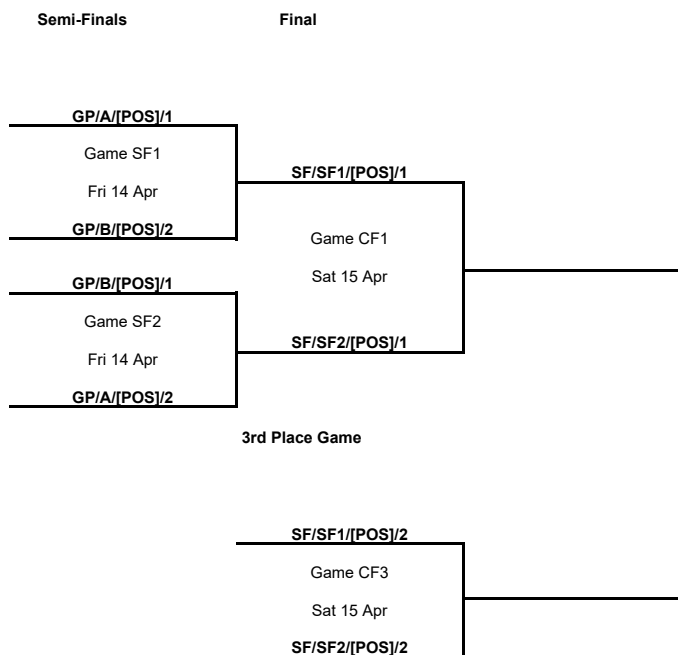

TOURNAMENT SUMMARY