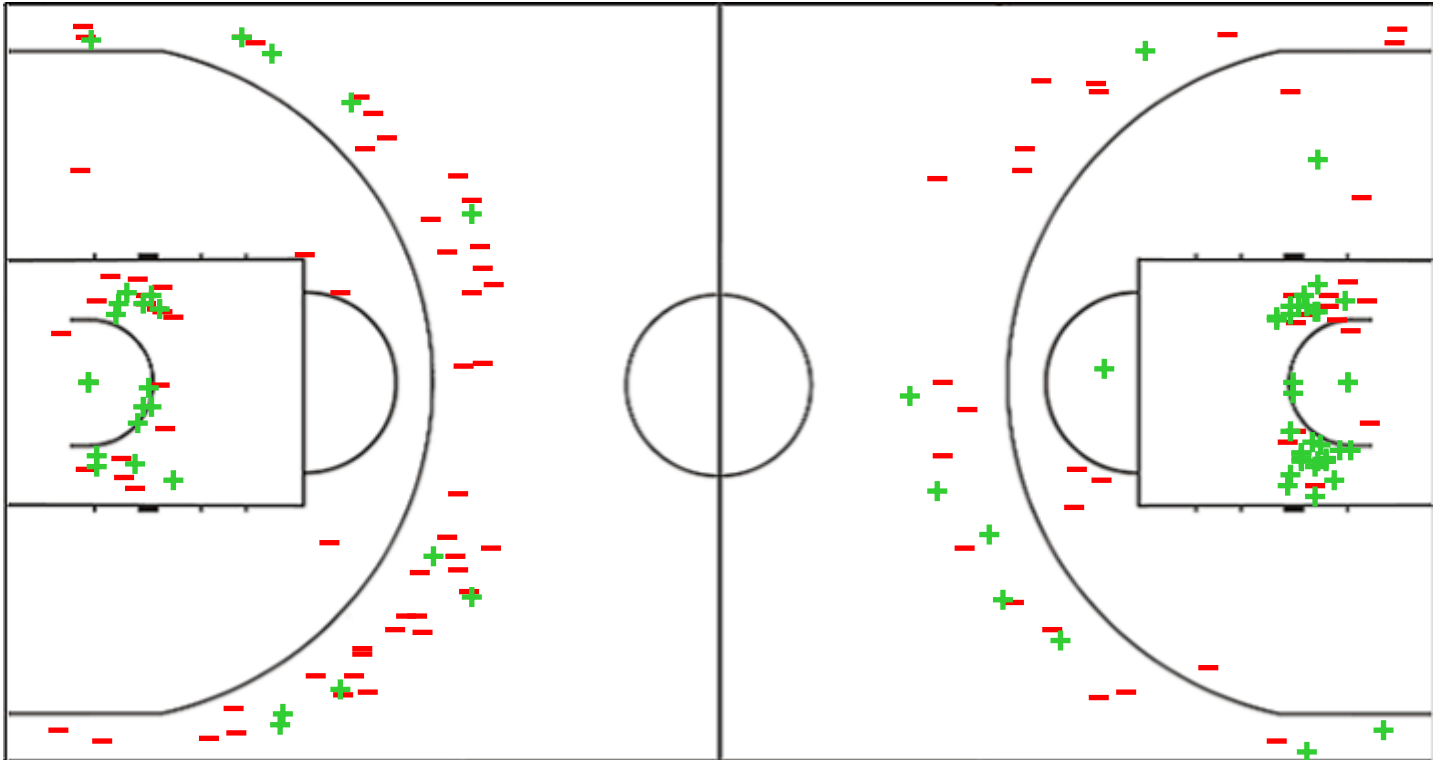

Shot Chart

BNEI 68 vs 99 TOFA

(17-18, 18-28, 19-32, 14-21)

Scoring by 5 min intervals:

	Q1		Q2		Q3		Q4	
BNEI	5	17	22	35	45	54	63	68
TOFA	6	18	35	46	62	78	89	99

BNEI - BNEI OFEK DIST HERZLIYA

TOFA - TOFAS SPORTS CLUB

BNEI	M / A	%
Fied Goals	27 / 89	30
2 Points	17 / 39	44
3 Points	10 / 50	20
Free Throws	4 / 4	100

%	M / A	TOFA
53	42 / 80	Fied Goals
63	34 / 54	2 Points
31	8 / 26	3 Points
58	7 / 12	Free Throws