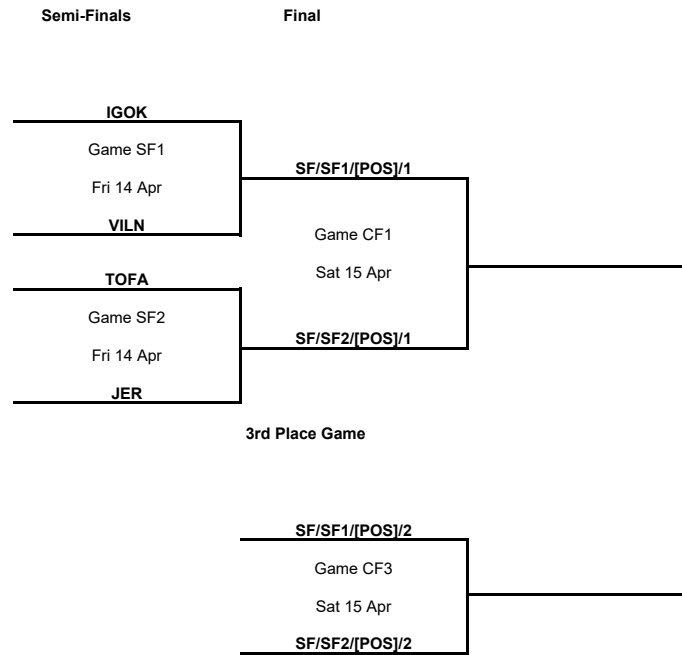

TOURNAMENT SUMMARY