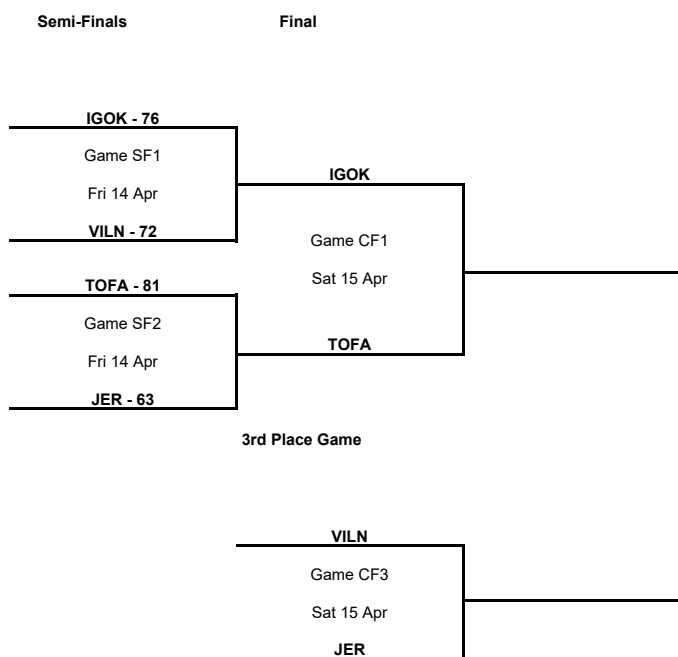

TOURNAMENT SUMMARY