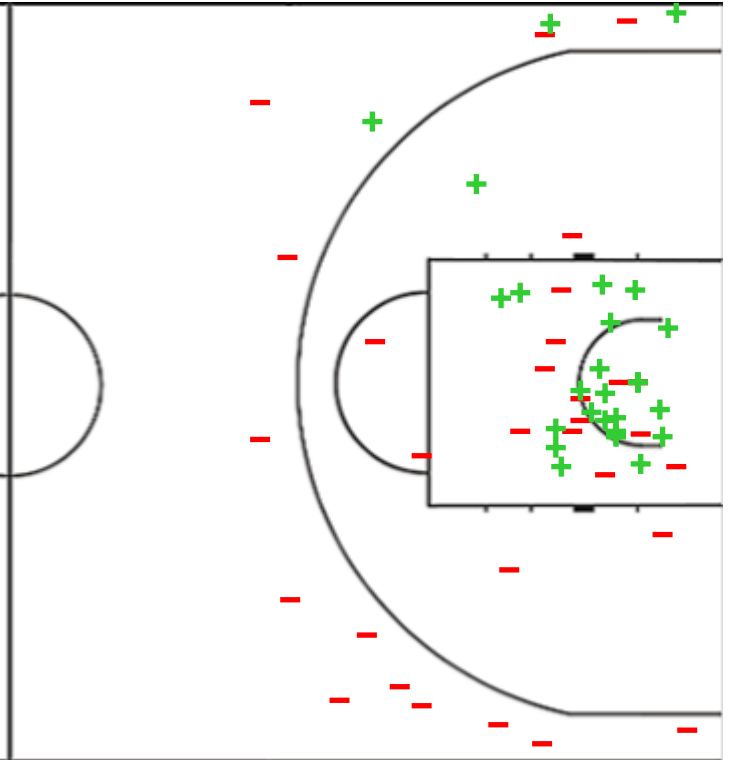

Shot Chart

MHP 62 vs 74 LNTF

(10-25, 12-21, 23-14, 17-14)

Scoring by 5 min intervals:

	Q1		Q2		Q3		Q4	
MHP	6	10	14	22	34	45	54	62
LNTF	6	25	37	46	56	60	71	74

MHP - MHP RIESEN Ludwigsburg

LNTF - Lenovo Tenerife

MHP	M / A	%
Fied Goals	22 / 53	42
2 Points	15 / 31	48
3 Points	7 / 22	32
Free Throws	11 / 16	69

LNTF	M / A	%
Fied Goals	29 / 63	46
2 Points	26 / 47	55
3 Points	3 / 16	19
Free Throws	13 / 23	57

Shot Chart