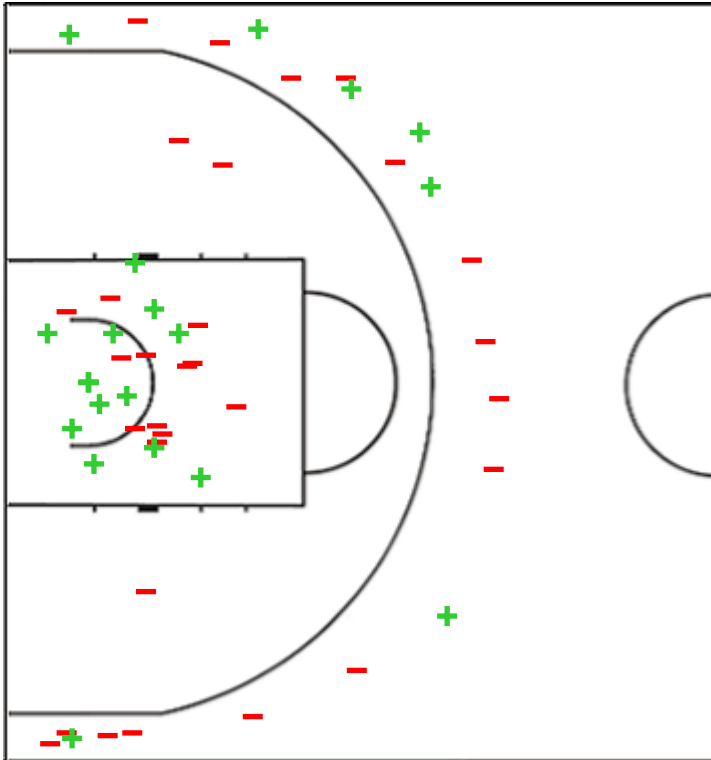

Shot Chart

MHP 62 vs 74 LNTF

(10-25, 12-21, 23-14, 17-14)

Scoring by 5 min intervals:

	Q1		Q2		Q3		Q4	
MHP	6	10	14	22	34	45	54	62
LNTF	6	25	37	46	56	60	71	74

MHP - MHP RIESEN Ludwigsburg

LNTF - Lenovo Tenerife

MHP	M / A	%
Fied Goals	22 / 53	42
2 Points	15 / 31	48
3 Points	7 / 22	32
Free Throws	11 / 16	69

LNTF	M / A	%
Fied Goals	29 / 63	46
2 Points	26 / 47	55
3 Points	3 / 16	19
Free Throws	13 / 23	57

Shot Chart