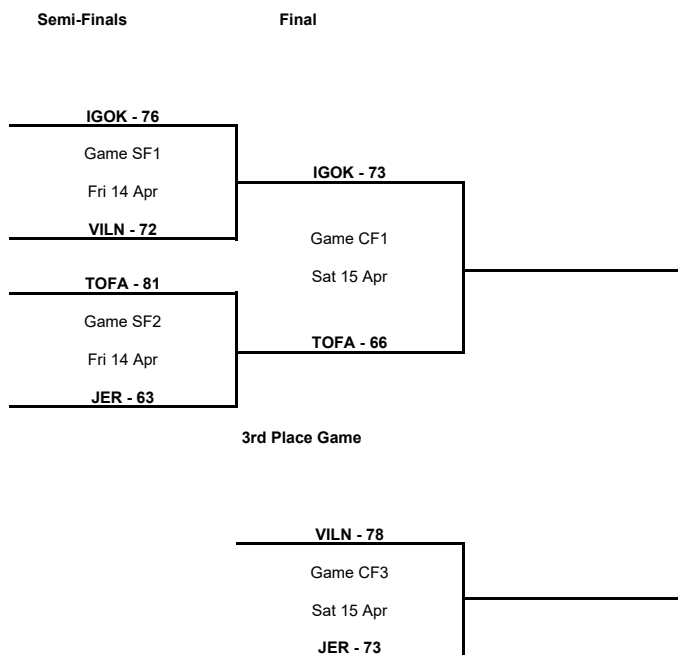

TOURNAMENT SUMMARY