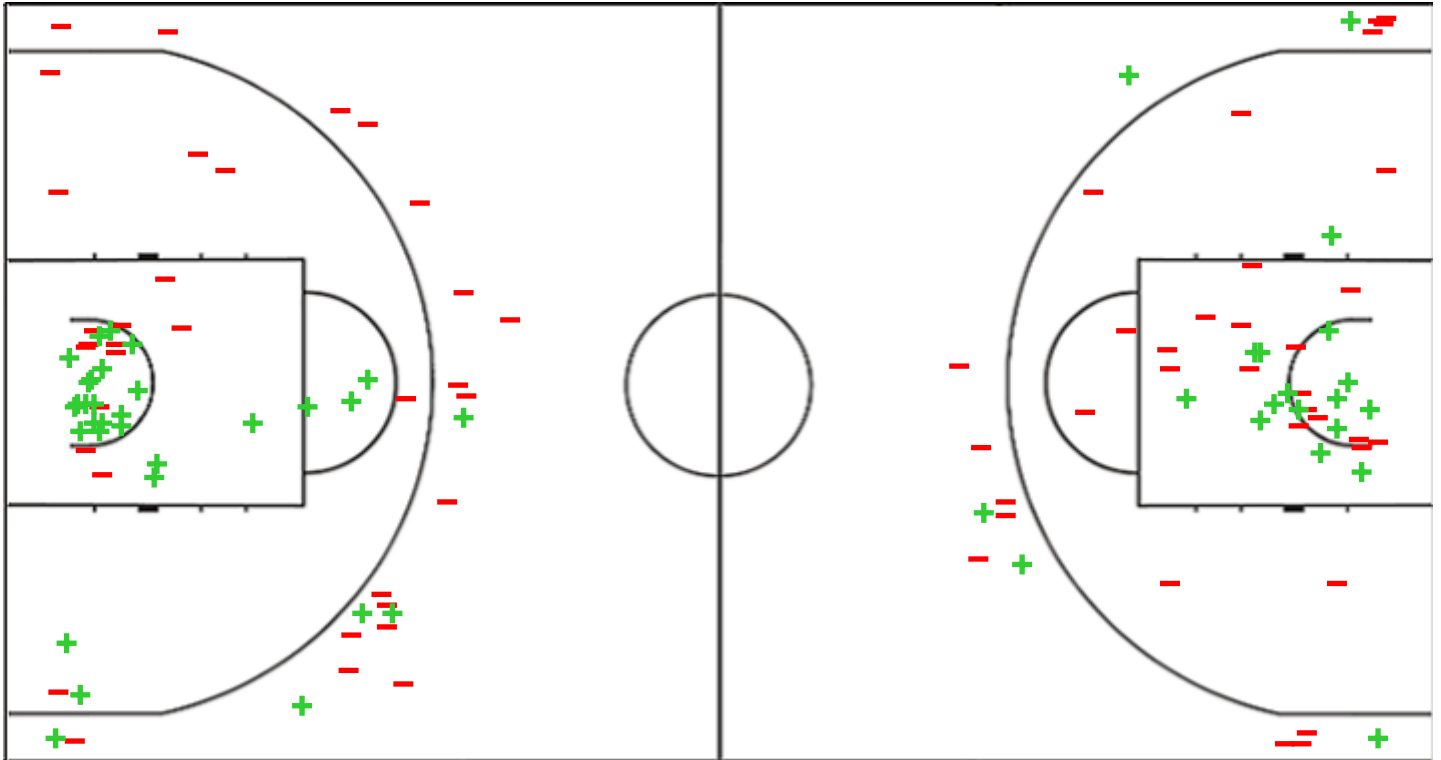

Shot Chart

VDA 82 vs 58 AVE

(16-21, 20-10, 20-19, 26-8)

Scoring by 5 min intervals:

	Q1		Q2		Q3		Q4	
VDA	8	16	29	36	44	56	70	77
AVEN	14	21	25	31	42	50	53	56

VDA - Villeneuve d'Ascq LM

AVE - Perfumerias Avenida

VDA	M / A	%
Fied Goals	33 / 67	49
2 Points	28 / 45	62
3 Points	5 / 22	23
Free Throws	11 / 13	85

%	M / A	AVE
36	20 / 55	Fied Goals
41	15 / 37	2 Points
28	5 / 18	3 Points
87	13 / 15	Free Throws

Shot Chart